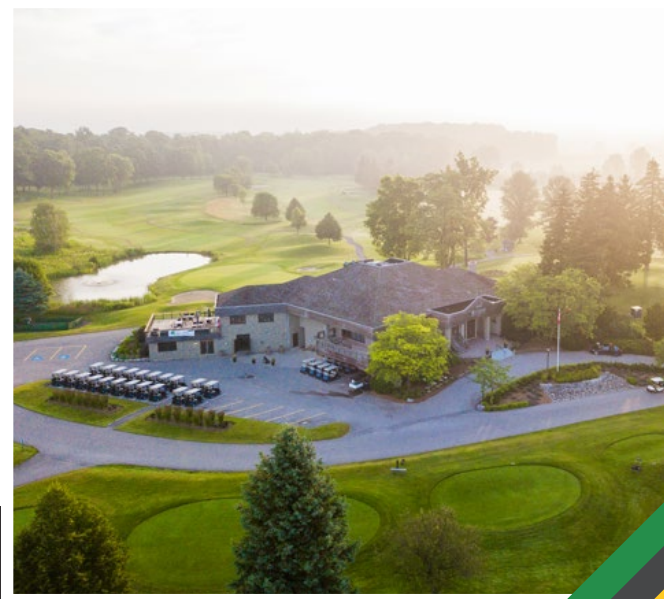

**FOR MORE INFORMATION PLEASE CONTACT
KYLE CAMPBELL (GENERAL MANAGER)**

kyle@westhavengolf.com

519-641-2519 ext. 12